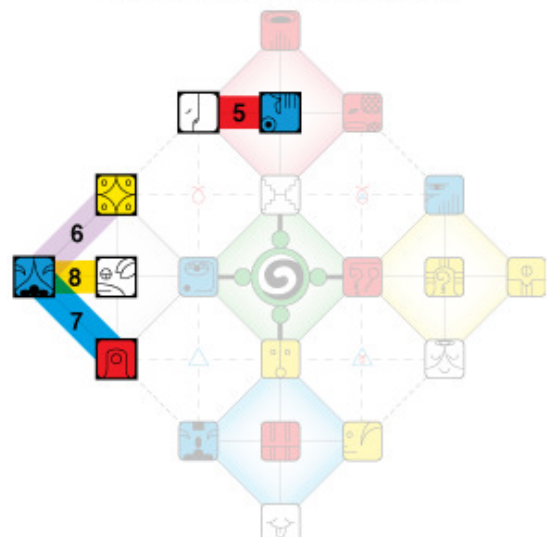

In the 52-week journey through the 52 heptad paths of the Hunab Ku 21 Galactic Tree and Life and Knowledge, the following heptad paths are activated for the Lunar Moon:

Red Week 1 - Initiate

  Heptad 5: **Death** transmits **Knowledge**
(Lunar Moon 1-7 / August 23-29)

Yellow Week 4 - Ripen

  Heptad 8: **Dreaming** evolves **Love** (Lunar Moon 22-28 / September 13-19)

HUNAB KU 21
GALACTIC TREE OF LIFE & KNOWLEDGE

SHOWING HEPTAD PATHS 5-8

In the [Galactic Superstructure/the Hunab Ku 21](#), the four heptads of the Lunar Moon - taken as a whole - are the place in time where "Knowledge evolves Power of Love" Learn more in [Book of the Timespace, Cosmic History Chronicles Volume V](#).