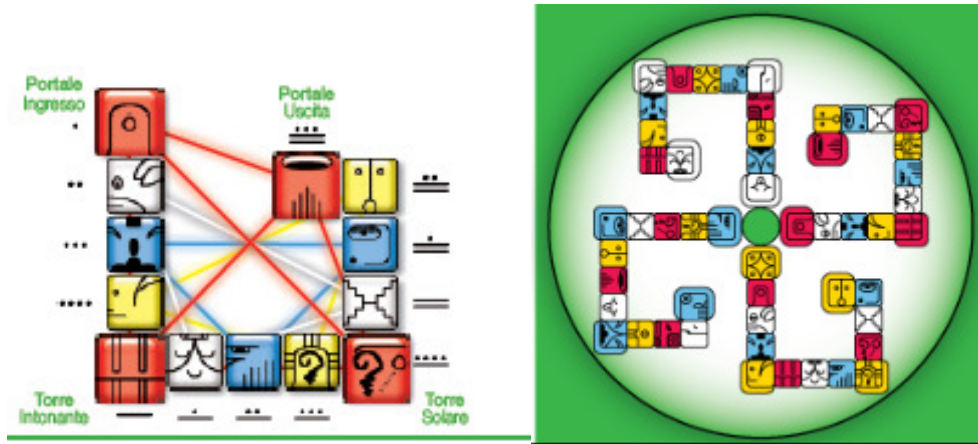

Yellow Week 4 - Ripen

  Heptad 8: **Dreaming** evolves **Love** (Lunar Moon 22-28 / September 13-19)

HUNAB KU 21
GALACTIC TREE OF LIFE & KNOWLEDGE

SHOWING HEPTAD PATHS 5-8

In the [Galactic Superstructure/the Hunab Ku 21](#), the four heptads of the Lunar Moon - taken as a whole - are the place in time where "Knowledge evolves Power of Love" Learn more in [Book of the Timespace, Cosmic History Chronicles Volume V](#).

Wavespells of the year Blue Spectral Storm kin 219

The wavespell of the year, the Red Magnetic Moon kin 209, is the 17 wavespell of the Tzolkin and in the Green Central Castle of Enchanting , Court of Matrix , that synchronizes the human and represents the power of Healing