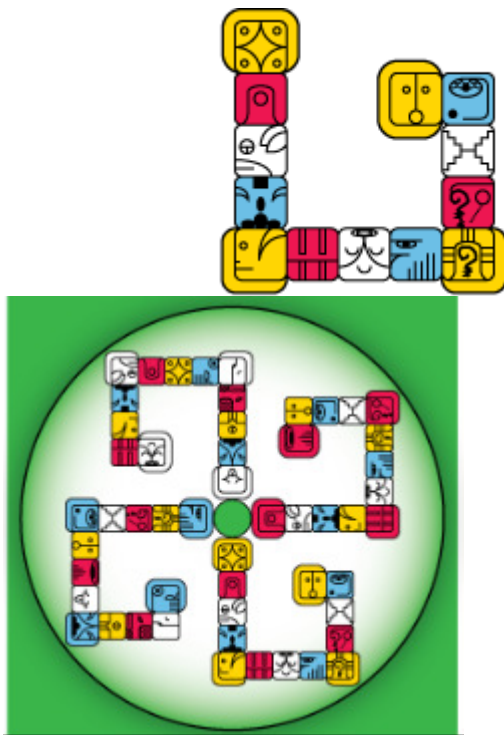

The Compassionate one. I am the ageless comforter, the loyal one, love is my Law

Nothing exists that is not
An expression of this all embracing love
For love is the manifest
Power of compassion
To know me is to remember that
Love is the light that holds the dreaming together

In relation to the wavespells that followed the Closing of the Cycle and the 16 years of the Cube of the Law (1996-1997- 2012-2013) this is the 20 and relates to the **Yellow Magnetic Star**, in the Central Green Castle of Enchantment, Court of Matrix, that synchronizes the human. Represents the power of Creativity

The second step of this wavespell relates to the Lunar Moon, kin 249, the possibility to polarize, in order to purify, stabilizing flow. As far as Aura-Soma is concerned we will connect to the Equilibrium 9: The Crystal Cave and Bottle 2, the Peace Bottle. It will be the possibility to bring peace to the heart in order to flow in a communication that comes from the feeling side of the being. In the Major Arcana in the Tarots it is the outward path of :the Hermit and in the galactic Archetype: theHealer