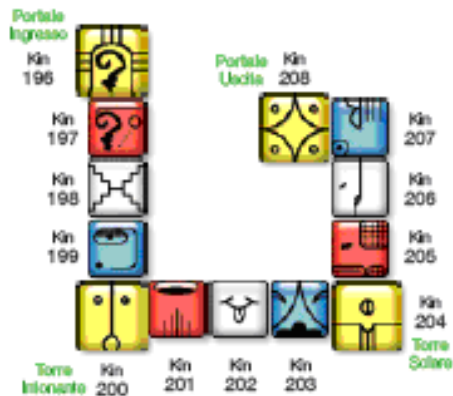

The Mayan New Year starts on 26 July 1012 and it's a Blue Resonant Storm Year

Kin 59: BLUE RESONANT STORM

I channel in order to catalyze
 Inspiring energy
 I seal the matrix of self-generation
 With the resonant tone of attunement
 I am guided by the power of magic

16 TELEKTONON YEAR of the CUBE OF THE LAW. CUBE 16 YEAR OF THE BLUE RESONANT TEMPEST (2012-2013) SHAMBHALA ON THE EARTH. THE CYCLE CLOSES AS RAINBOW OF UNIVERSAL WISDOM-OMA

**CUBE 16: THE WARRIOR
 REALM OF THE 9° LORD OF TIME: GUARDIAN OF ON=144.000**

16 WAVESPELL OF THE WARRIOR FROM KIN 196 TO KIN 208: POWER OF INTELLIGENCE

Kin 196: YELLOW MAGNETIC WARRIOR

I unify in order to question
 Attracting fearlessness
 I seal the output of intelligence
 With the magnetic tone of purpose
 I am guided by my own power doubled

Kin 196, Yellow Magnetic Warrior, is the first step of the Wavespell and represents the 1ST MOON OF THE BLUE RESONANT TEMPEST YEAR, the Magnetic Moon of the Bat. Moon of Purpose. What is my purpose? It is also the 3RD OF THE LAST 7 MOON BEFORE THE CYCLE ENDS. The purpose of the warrior is to unify and to attract courage.