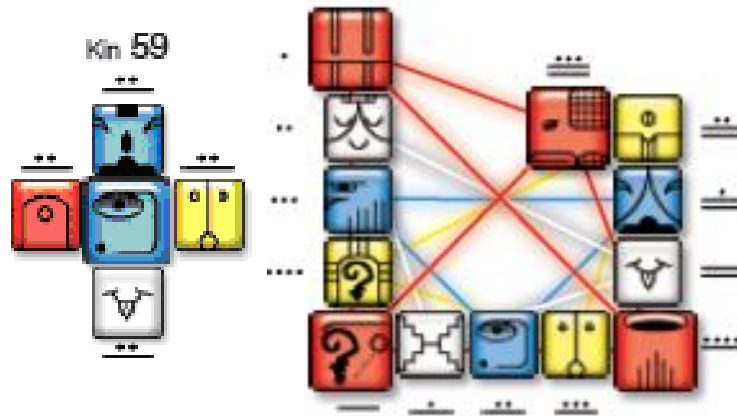

The Mayan New Year starts on 26 July 1012 and it's a Blue Resonant Storm Year

Kin 59: BLUE RESONANT STORM

I channel in order to catalyze
 Inspiring energy
 I seal the matrix of self-generation
 With the resonant tone of attunement
 I am guided by the power of magic

16 TELEKTONON YEAR of the CUBE OF THE LAW. CUBE 16 YEAR OF THE BLUE RESONANT TEMPEST (2012-2013) SHAMBHALA ON THE EARTH. THE CYCLE CLOSES AS RAINBOW OF UNIVERSAL WISDOM-OMA

**CUBE 16: THE WARRIOR
 REALM OF THE 9° LORD OF TIME: GUARDIAN OF ON=144.000**

16 WAVESPELL OF THE WARRIOR FROM KIN 196 TO KIN 208: POWER OF INTELLIGENCE

Kin 196: YELLOW MAGNETIC WARRIOR

I unify in order to question
 Attracting fearlessness
 I seal the output of intelligence
 With the magnetic tone of purpose
 I am guided by my own power doubled

Kin 196, Yellow Magnetic Warrior, is the first step of the Wavespell and represents the 1ST MOON OF THE BLUE RESONANT TEMPEST YEAR, the Magnetic Moon of the Bat. Moon of Purpose. What is my purpose? It is also the 3RD OF THE LAST 7 MOON BEFORE THE CYCLE ENDS. The purpose of the warrior is to unify and to attract courage.