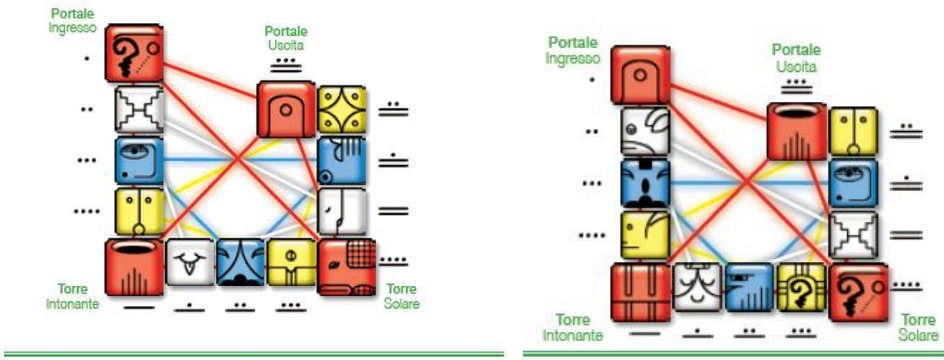

"Welcome to the Electric Deer Moon of Service, the third moon of the Planetary service wavespell.

Welcome to the activating Electric Moon of the first year of the New Beam! Take a step out of linear time and into the radial time of fourth/fifth-dimensional navigation...

You are not who you think you are, you are far more than that! It is time to Rise Up, Reclaim Your Star Lineage and Remember your Divine Mission. The Electric Moon invites you to activate your dormant powers on behalf of the Noosphere.

Activate your Heart! Activate your Mind! Activate your Magic! Activate your Discipline! Activate your Star Memory! Activate your DNA! Activate your Imagination! Activate Mission consciousness! A ho!

We each hold a unique facet of the Divine Plan. The Divine Plan is not merely for human beings. It is a cosmic ordainment. Everything is part of this Plan. It is just a matter of recognizing the patterns and signs and learning to dissolve yourself into the light of the ONE who sustains the All. We are undergoing an accelerated clearing of ancient karma activated by the New Galactic Beam (commenced on 26 July 2013). Everything is amplified. Everything is connected.

Taken from the Noos-letter of the Law of Time

In relation to the 2 wavespells of the year, that of the Red Galactic Earth, attracting the power of navigation and being able to flow in synchronicity, and the wavespell of the Red Magnetic Moon, attracting the power of purification and the possibility to redeem the theft of Time, this third moon relates to the third step of the wavespells, the blue electric storm and the blue electric monkey. We have the chance to activate a great transformation and auto-generate new energy and at the same time do it with playfulness and magic.