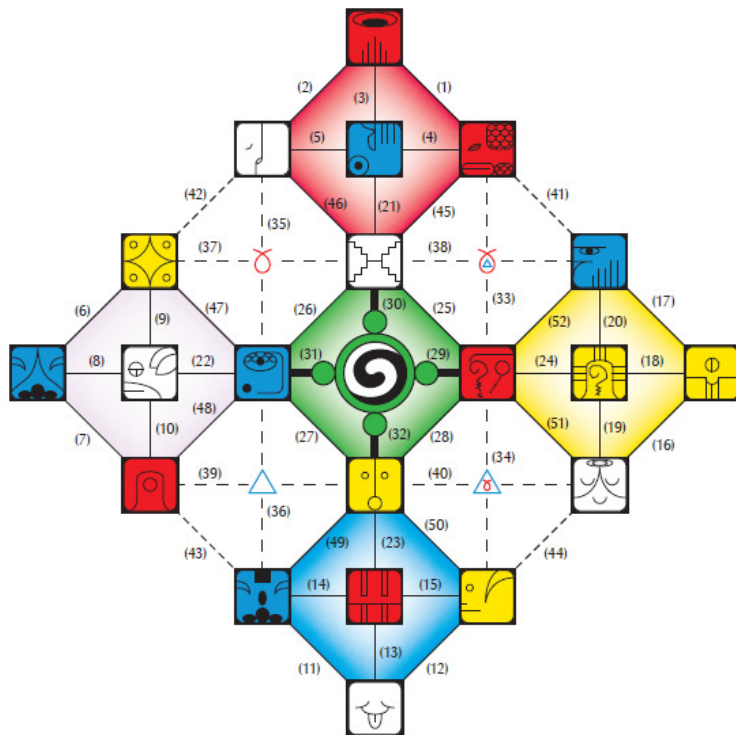

21 GALACTIC ARCHETYPES