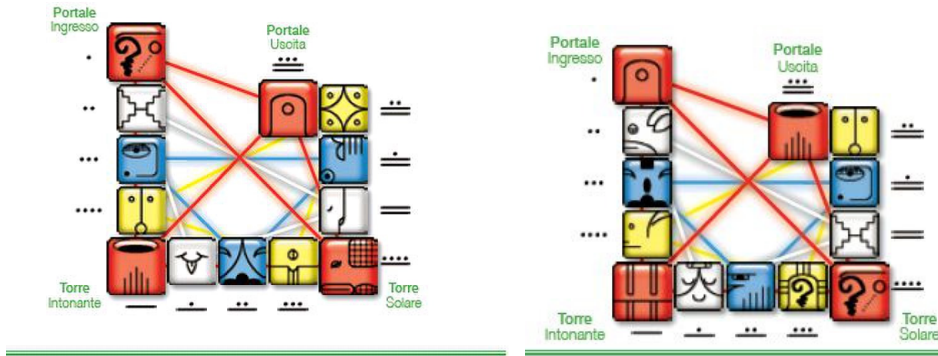

As far as Aura-Soma is concerned we will connect to the Equilibriums 7, The Garden of Getzemani, 18 The Egyptian Bottle 1 and 11, the Essene Bottle. The healing will come through a test of faith, through letting go the bitterness of the past and bringing joy to the heart, Once the heart is healed we can flow in synchronicity again and we are ready to move our chariot in the direction of our truth. A new galactic tide of transformation is coming, purifying along the path of the Moon what we still bring from an Egyptian past, the memory of an abuse of spirituality. The process of letting go will put us along the path of Strength and we can be pure vessels of love.