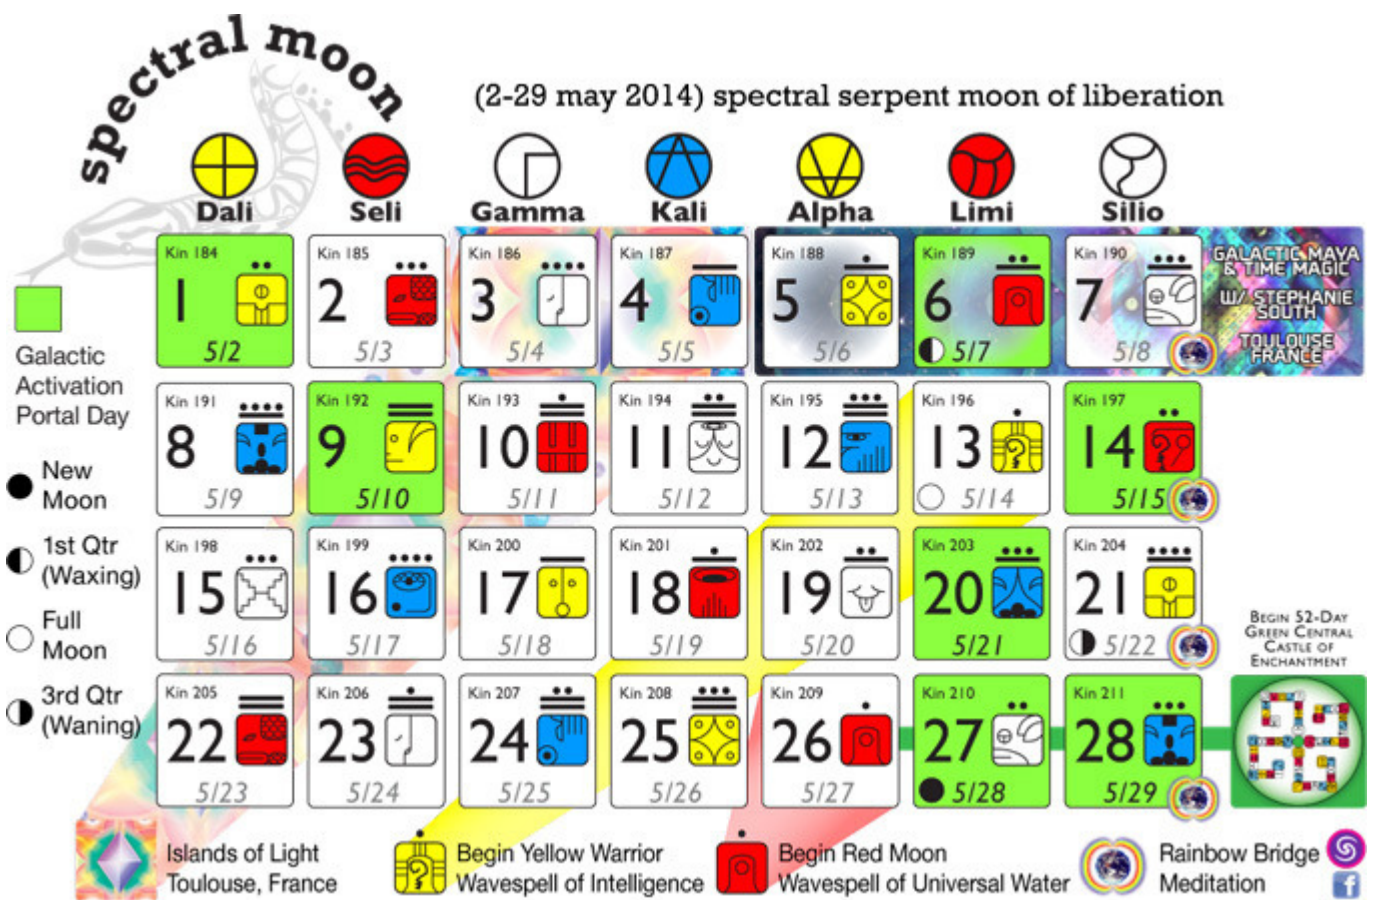

9. Living under false time cycles turns every aspect of life into a commodity because it separates us from times' living cycles.
10. When a person, culture or civilization has every 'minute' of their life determined by clock time, their instincts, intuition, telepathy and synchronicity will all atrophy
11. Understanding Time is the missing key for humanity to wake up and create a time of world peace.

Taken from the Noos-letter of the Law of Time

In relation to the 2 wavespells of the year, that of the Red Galactic Earth, attracting the power of navigation and being able to flow in synchronicity, and the wavespell of the Red Magnetic Moon, attracting the power of purification and the possibility to redeem the theft of Time, this eleventh moon relates to the eleventh step of the wavespells, the Blue spectral Hand and the Blue Spectral Storm. We have the chance to release healing, knowledge and accomplish the purpose to flow in synchronicity. At the same time we can dissolve what stops our transformative process and release new energy for the purpose of purification.