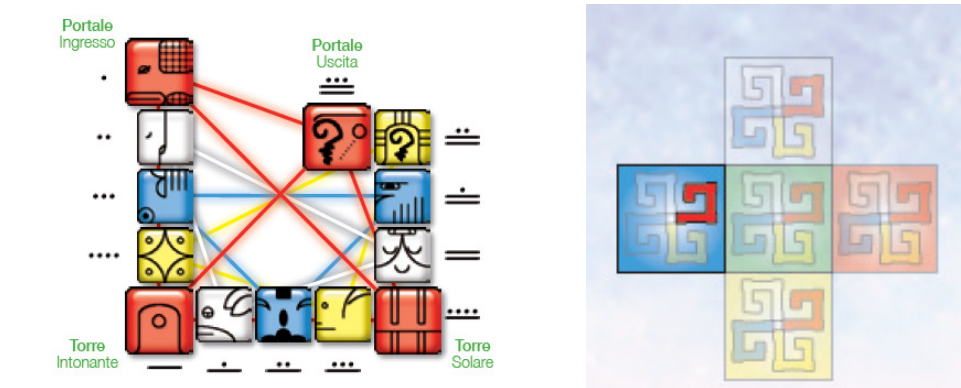

## Wavespells of the year White Planetary Wizard

The wavespell of the year, the Red Magnetic Serpent kin 105, is the 9 wavespell of the Tzolkin and in the Blue Castle of Burning, Court of Death and represents the power of Magic, the action of playfulness and the essence of Illusion..