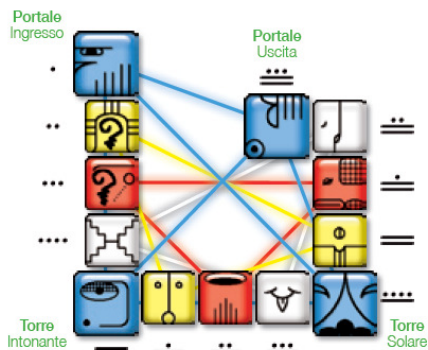

As far as Aura-Soma is concerned we will connect to the Equilibrium 15: the Service in the New Aeon Bottle and Bottle 1, the Physical Rescue. It will be the possibility to bring Clarity and Healing to the shadow that lies in the unconscious and to our thought forms and beliefs. It is the 15 of the Major Arcana in the Tarots: **The Devil** and the 15 galactic Archetype: the Seer.